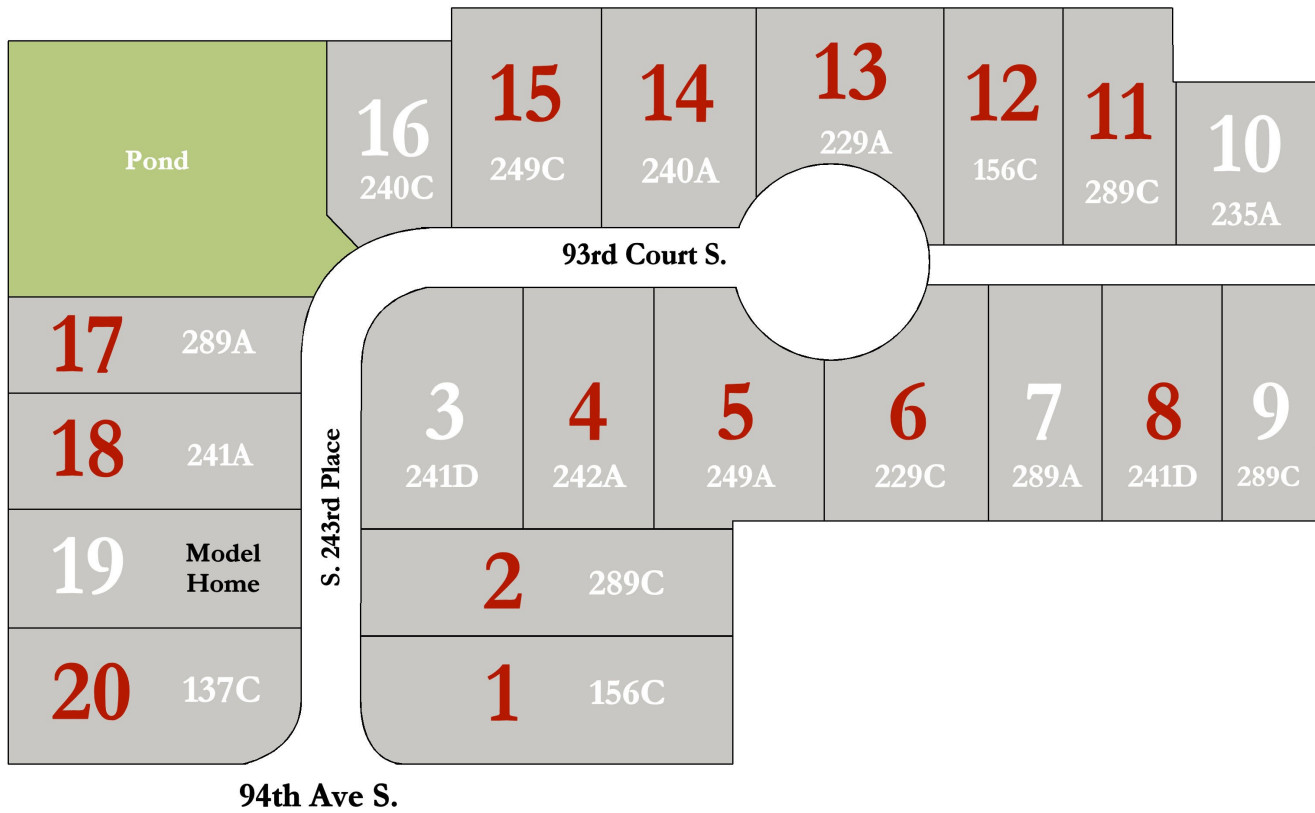

Site Hours: Saturday — Wednesday 1:00 pm - 5:00 pm
Closed: Thursday and Friday
Or Call for a Showing Appointment

Schneider Homes reserves the right to make any modifications in price, materials, specifications, plans and designs without prior notice. Plans and elevations are artist's concept and not to scale. Ceiling heights, room sizes, window locations, alcoves and dormers may change with each elevation. Square footage are estimates and are not warranted by the seller. For clarification and additional information, please consult your sales representative.